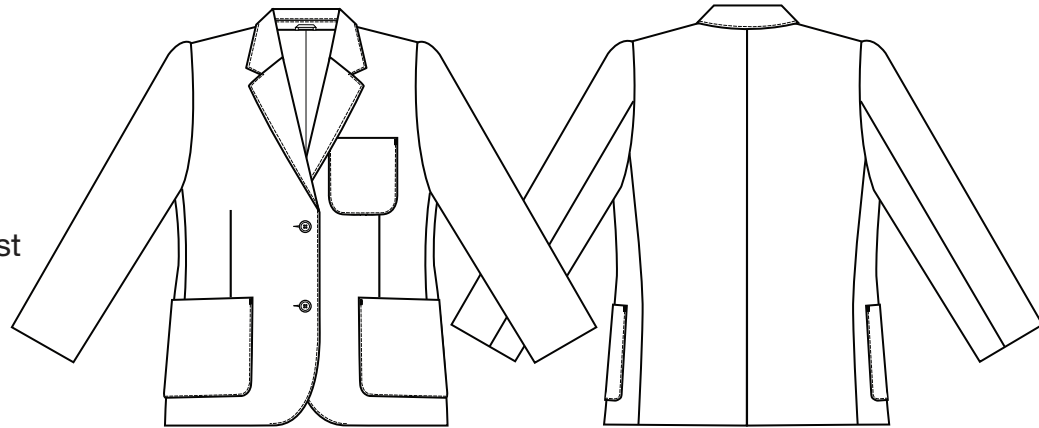

## Viscount Girls Zip Entry Blazer- Two button blazer

Ref: SS29E

- Three patch pockets
- 100% woven Polyester twill
- Two inside pockets, one with zip
- Internal mobile/MP3 pocket
- D-fender stain resistant finish
- Concealed zip for embroidery access in the chest

\* Only available in Black & Navy

Black    Brown    Grey    Green    Maroon    Navy    Royal

D-fender

'TORAY'  
FABRIC